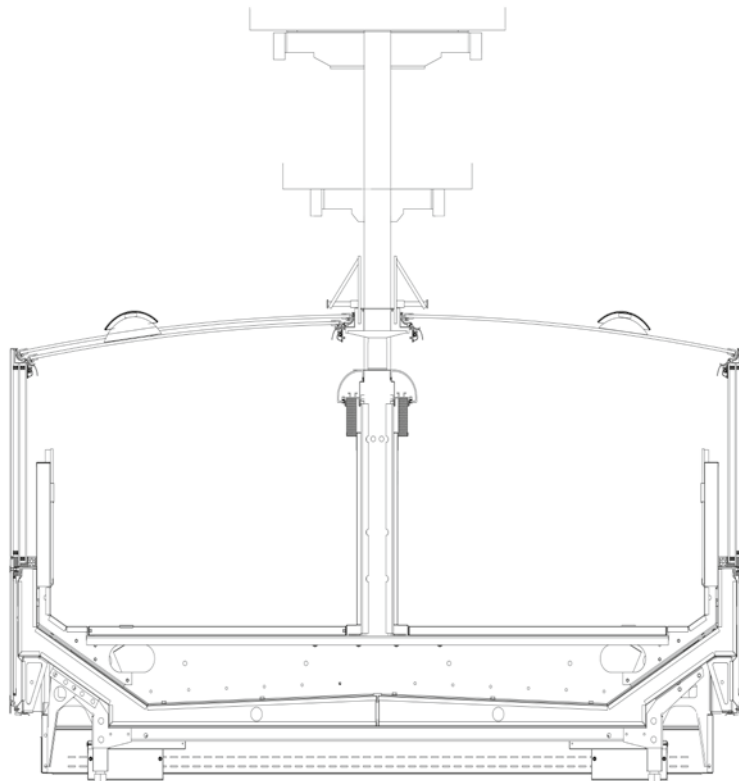

**LUX**

Opening direction

**Slide** (glass can be pushed sideways)

Heights

ca. 920 mm

Deeps

ca. 1200 mm | ca. 1940 mm

Produktline

**PURE cool**

Deep-freeze islands

**LUX**

Opening direction

**Slide** (glass can be pushed sideways)

Heights

ca. 920 mm

Deeps

ca. 1200 mm | ca. 1940 mm

Produktline

Deep-freeze islands

Opening direction

Heights

Deeps

**PURE cool**

**LUX**

**Slide** (glass can be pushed sideways)

ca. 920 mm

ca. 1200 mm | ca. 1940 mm