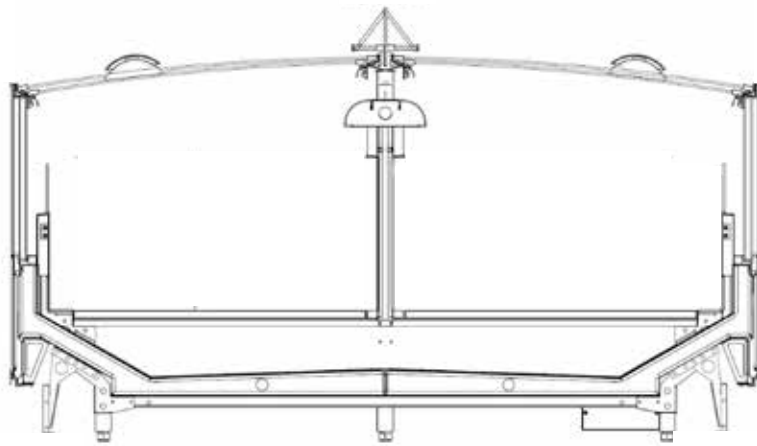

ca. 920 mm

ca. 1200 mm | ca. 1940 mm

Optional LED lighting:

- integrated into the handrail
- on the middle shelf modules
- in the base section
- for the hinged display panel in the glass skirting

**Further plus points**

Produktline

**PURE cool**

Deep-freeze islands

**LUX**

Opening direction

**Slide** (glass can be pushed sideways)

Heights

ca. 920 mm

Deeps

ca. 1200 mm | ca. 1940 mm

Produktline

Deep-freeze islands

Opening direction

Heights

Deeps

**PURE cool**

**LUX**

**Slide** (glass can be pushed sideways)

ca. 920 mm

ca. 1200 mm | ca. 1940 mm